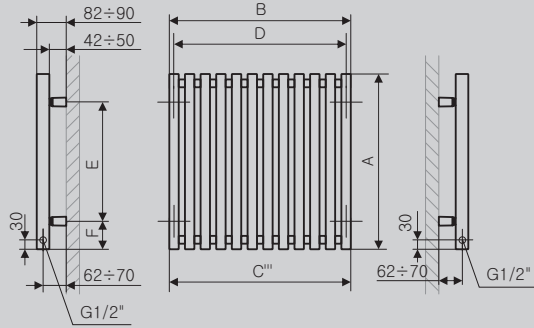

Radiator available in the following heights: 560 and 610

P2