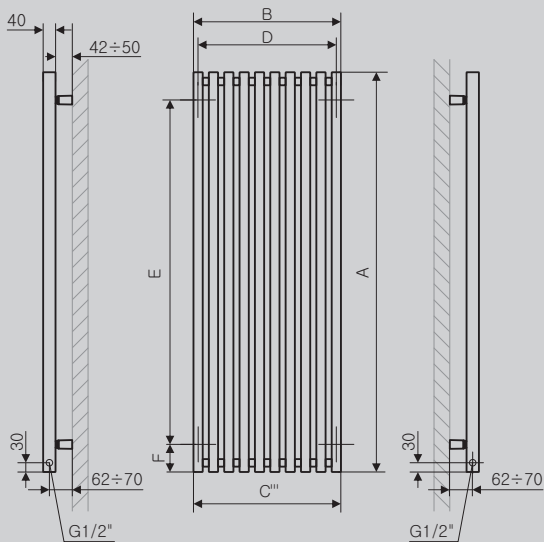

VL, YL

VP, YP

SX

Radiator available in the following heights: 900, 1300 and 1700

P2